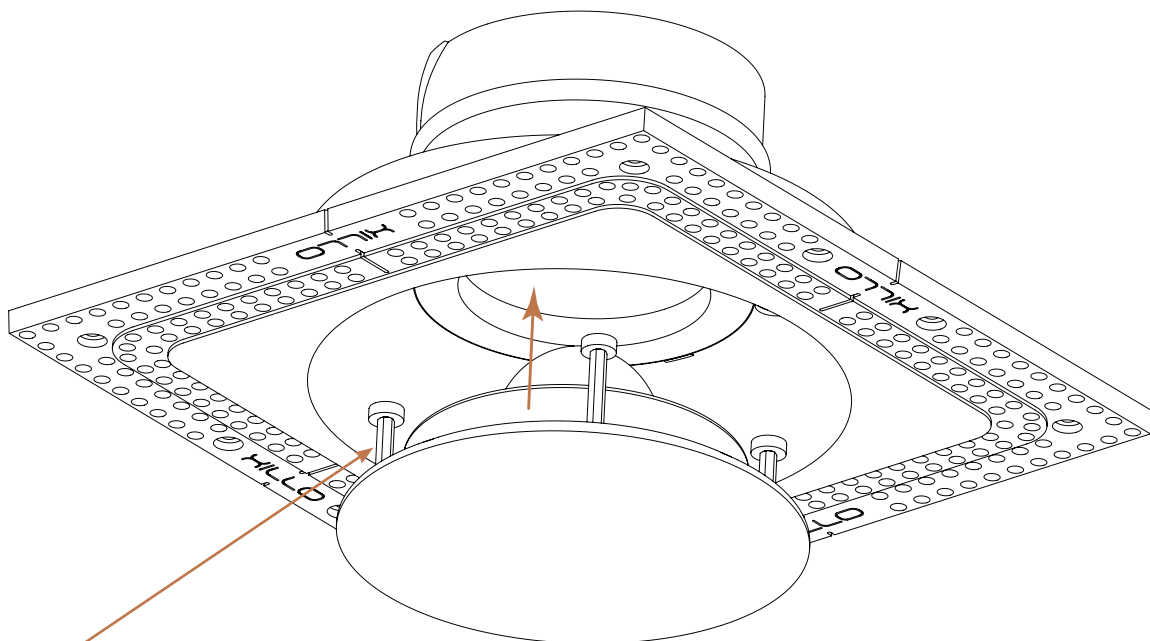

TECHNICAL DATA SHEET

FENTO TONDO

CF11xx

Technical specs

Connection	pipe with diameter 100mm or 125mm
Material	patented composite, paintable
Finish	natural white
Opening	Ø 200 mm (Ø 174 mm)
Cut out	plasterboard (PB): 304 x 304 mm concrete (CC): Ø 230 mm
Total installation depth	plasterboard (PB): 44,5 mm (with pipe: 114,5 mm) concrete (CC): 52 mm (with pipe: 124 mm)

IP20

TECHNICAL DATA SHEET

FENTO TONDO

CF11xx

Specifications

Level 0 (open)

Level 21 (closed)

- 1) Pull the front plate out of the Xillo fixture. These are fixed with four magnets.
- 2) Twist the round airflow piece to move it up or down for a bigger or smaller flow rate.
- 3) Put the front plate back. BEWARE of perfect installation so that the four magnets are in place.