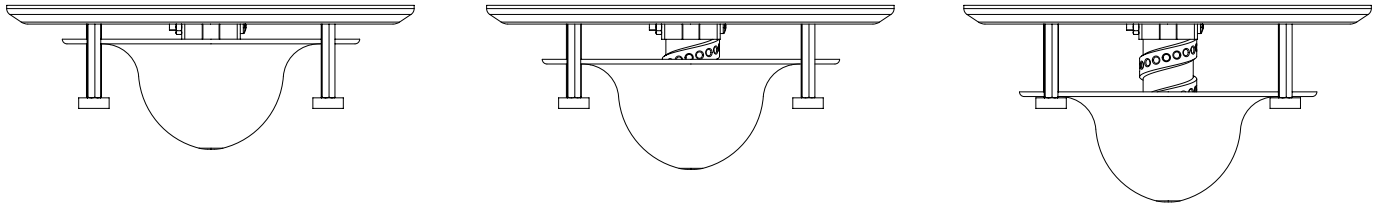

Specifications

Flow rate	23m ³ -> 80m ³
Decibels	< 30 dB - 50 dB

Dimensions

Warning: XILLO should be installed under normal t° conditions between 10°C and 45°C and in constant heated areas which have a constant t°. Furthermore, it should be installed using **screws, fiberglass netting and plaster** (do not use silicone, glue,...). Make sure the studs/support wall is strong, firm and dry and that the XILLO is strongly screwed on the studs/support so it can not move.

IP20

TECHNICAL DATA SHEET

FENTO TONDO

CF11xx

Specifications

Level 0 (open)

Level 21 (closed)

- 1) Pull the front plate out of the Xillo fixture. These are fixed with four magnets.
- 2) Twist the round airflow piece to move it up or down for a bigger or smaller flow rate.
- 3) Put the front plate back. BEWARE of perfect installation so that the four magnets are in place.