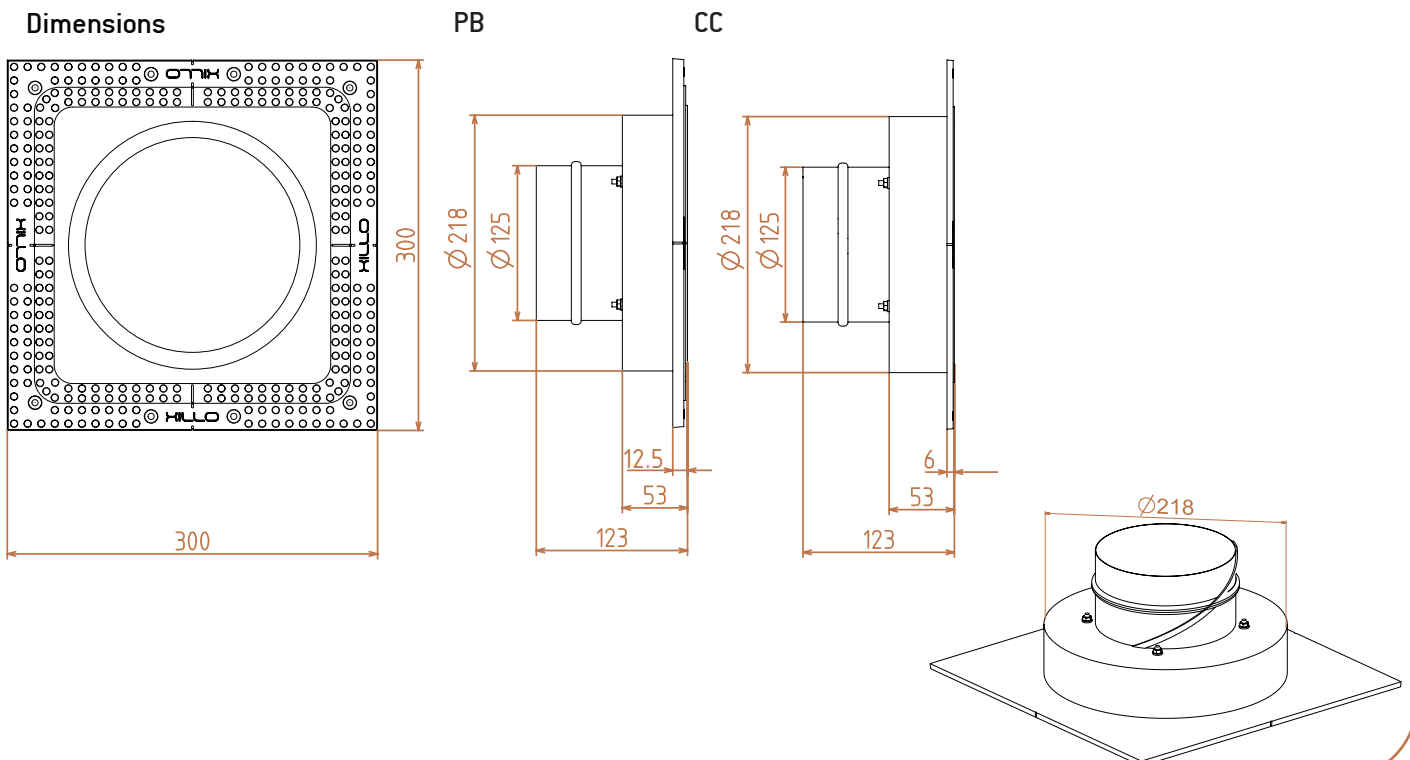

TECHNICAL DATA SHEET

FENTO TONDO

CF11xx

Technical specs

Connection	pipe with diameter 100mm or 125mm
Material	patented composite, paintable
Finish	natural white
Opening	Ø 200 mm (Ø 174 mm)
Cut out	plasterboard (PB): 304 x 304 mm concrete (CC): Ø 230 mm
Total installation depth	plasterboard (PB): 44,5 mm (with pipe: 114,5 mm) concrete (CC): 52 mm (with pipe: 124 mm)

Order codes

CF1100 CC	housing for concrete ceiling with tube diameter 100mm
CF1125 CC	housing for concrete ceiling with tube diameter 125mm
CF1100PB	housing for plasterboard ceiling with tube diameter 100mm
CF1125 PB	housing for plasterboard ceiling with tube diameter 125mm

Specifications

Flow rate	23m ³ -> 80m ³
Decibels	< 30 dB - 50 dB

Dimensions

Warning: XILLO should be installed under normal t° conditions between 10°C and 45°C and in constant heated areas which have a constant t°. Furthermore, it should be installed using **screws, fiberglass netting and plaster** (do not use silicone, glue,...). Make sure the studs/support wall is strong, firm and dry and that the XILLO is strongly screwed on the studs/support so it can not move.

IP20

TECHNICAL DATA SHEET

FENTO TONDO

CF11xx

Specifications

Level 0 (open)

Level 21 (closed)

- 1) Pull the front plate out of the Xillo fixture. These are fixed with four magnets.
- 2) Twist the round airflow piece to move it up or down for a bigger or smaller flow rate.
- 3) Put the front plate back. BEWARE of perfect installation so that the four magnets are in place.