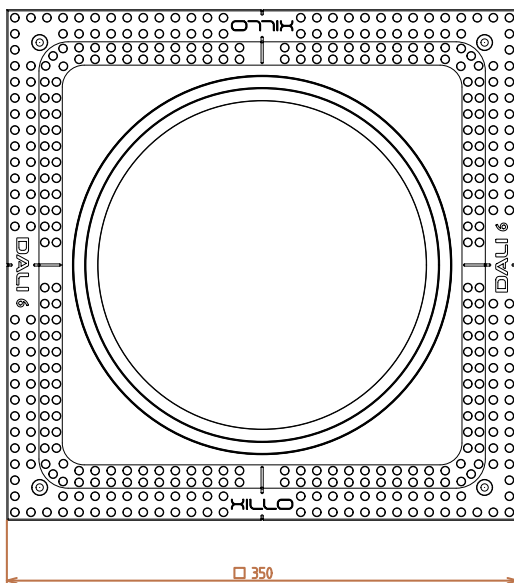

TECHNICAL DATA SHEET

RADO 6 ○

RAD060

Technical specs

Fitting	DALI
Speaker + Coverplate	not included (DALI E60 / DALI K60)
Material	patented composite, paintable
Finish	natural white
Opening	Ø259.6 mm
Cut out	plasterboard (PB): 354 x 354 mm
Total installation depth	plasterboard (PB): 115 mm

Order codes

RAD060	housing for plasterboard ceiling
--------	----------------------------------

Dimensions

PB