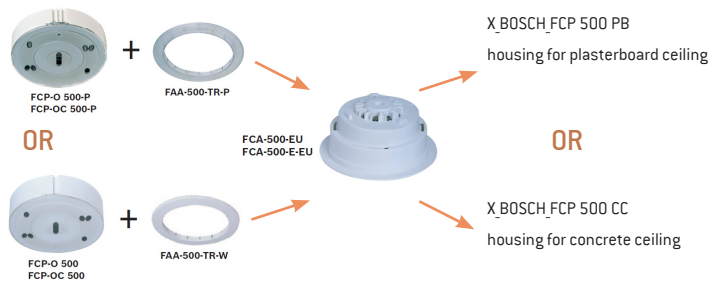

TECHNICAL DATA SHEET

FUMO

X_BOSCH_FCP 500

Technical specs

Fitting	one fitting, suitable for BOSCH FCP-500
Control gear	order separately (not via XILLO) provide enough space in ceiling
Material	patented composite, paintable
Finish	natural white
Opening	Ø 151 mm
Cut out	plasterboard (PB): 249 x 249 mm concrete (CC): Ø 171 mm
Total installation depth	plasterboard (PB): 51,5 mm concrete (CC): 58 mm

Order codes

Dimensions