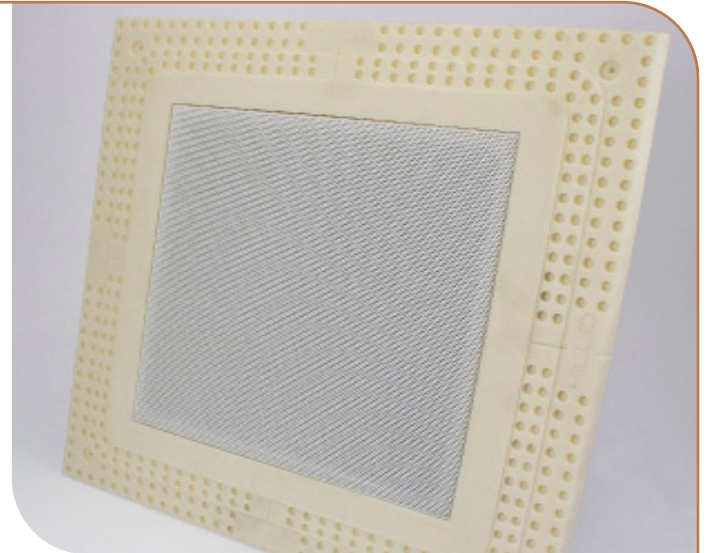

TECHNICAL DATA SHEET

LAYO

K_CI200QS

Technical specs

Fitting	KEF CI200QS
Speaker + Coverplate	not included (KEF CI200QS)
Material	patented composite, paintable
Finish	natural white
Opening	279 x 279 mm
Cut out	plasterboard (PB): 404 x 404 mm
Total installation depth	plasterboard (PB): 101,5 mm

Order codes

K_CI200QS_PB	housing for plasterboard ceiling
K_CI200QS_Cover	KEF-coverplate (instead of standard delivered)

Installation of
K_CI160QS_Cover

Remove rubber cover
(Carefully not to damage)

Place extra magnets on top of the
existing ones (1mm or/and 2mm)

Dimensions