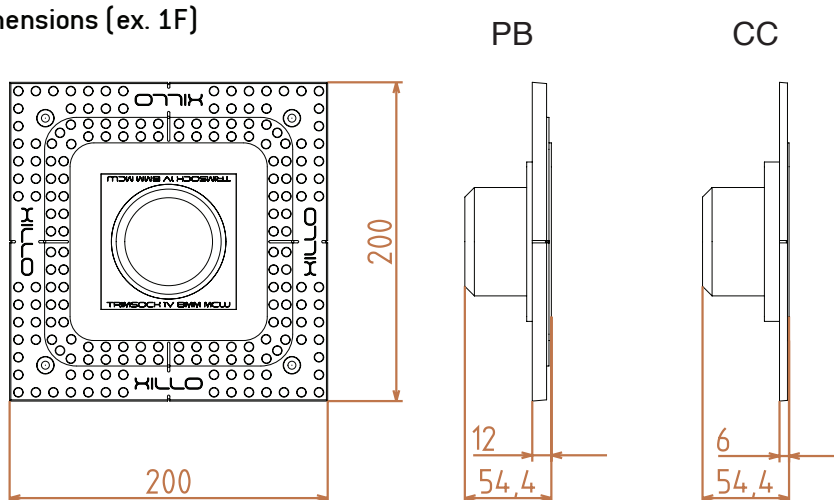

TECHNICAL DATA SHEET

SOCKET 6MM

Technical specs

Fitting	suitable for socket 1F up to 3F (Legrand Mosaic, Peha concept 45)
Touchbutton	Metal
Material	patented composite, paintable
Finish	natural white, paintable
Opening	MCW 1F: 85 x 85 mm MCW 2F: 85 x 156 mm MCW 3F: 85 x 227 mm
Cut out	plasterboard (PB) 1F: 204 x 204 mm plasterboard (PB) 2F: 204 x 324 mm plasterboard (PB) 3F: 204 x 419 mm concrete (CC) 1F: Ø 141 mm concrete (CC) 2F: 104 x 175 mm concrete (CC) 3F: 104 x 246 mm
Total depth	plasterboard (PB): 46 mm concrete (CC): 52,5 mm

Order Codes

TRIM_SOCK6MMMCW1_CC	housing for concrete ceiling MCW, 1F
TRIM_SOCK6MMMCW2_CC	housing for concrete ceiling MCW, 2F
TRIM_SOCK6MMMCW3_CC	housing for concrete ceiling MCW, 3F
TRIM_SOCK6MMMCW1_PB	housing for plasterboard MCW, 1F
TRIM_SOCK6MMMCW2_PB	housing for plasterboard MCW, 2F
TRIM_SOCK6MMMCW3_PB	housing for plasterboard MCW, 3F

NOTE:

Use the spacers to level the built-in products with the wall AFTER painting the wall
DO NOT THROW AWAY THE SPACERS

Dimensions (ex. 1F)

Spacer 0.5 mm (3x)