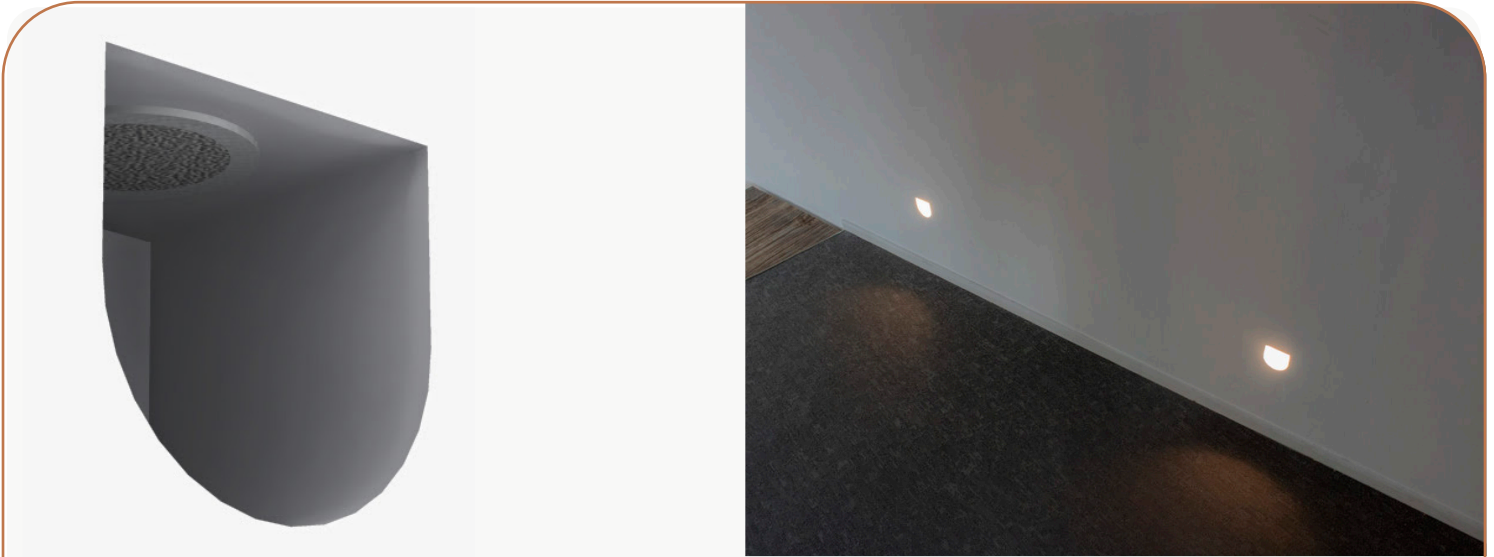

#### Technical specs

Lamp + fitting	1.2W LED / 350 mA / 2700 K
Control gear	order separately, provide enough space in wall
Drivers	dependable on number of lights in sequence
Material	patented composite, paintable
Finish	natural white
Opening	50 x 50 mm
Cut out	plasterboard (PB) : 204 x 204 mm concrete (CC) : Ø 95mm
Total installation depth	plasterboard (PB) : 49 mm concrete (CC) : 55,5 mm