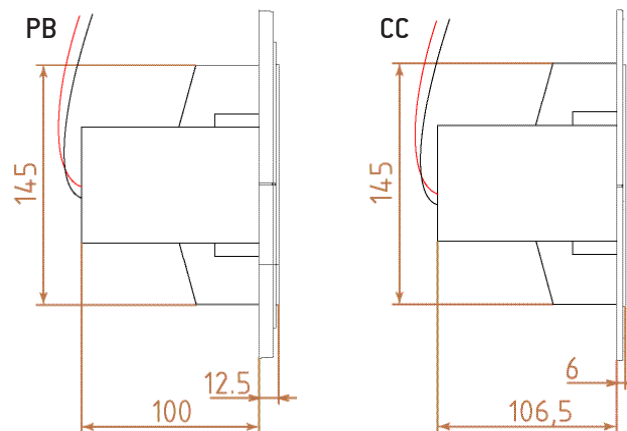

#### Technical specs

Fitting	customised Bose® FreeSpace® 3 Flush-Mount Satellite (Ø mechanically adjusted to 127 mm)*
Speaker	not included
Material	patented composite, paintable
Finish	natural white
Opening	Ø 128 mm
Cut out	plasterboard (PB): 249 x 249 mm concrete (CC): Ø 151 mm
Total installation depth	plasterboard (PB): 105 mm concrete (CC): 111,5 mm

#### Dimensions