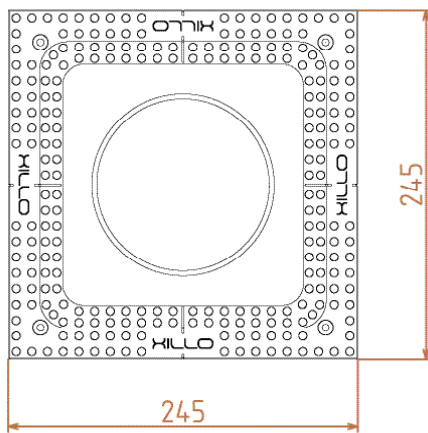

#### Technical specs

Fitting	customised Bose® FreeSpace® 3 Flush-Mount Satellite (Ø mechanically adjusted to 127 mm)*
Speaker	not included
Material	patented composite, paintable
Finish	natural white
Opening	Ø 128 mm
Cut out	plasterboard (PB): 249 x 249 mm concrete (CC): Ø 151 mm
Total installation depth	plasterboard (PB): 105 mm concrete (CC): 111,5 mm

#### Dimensions